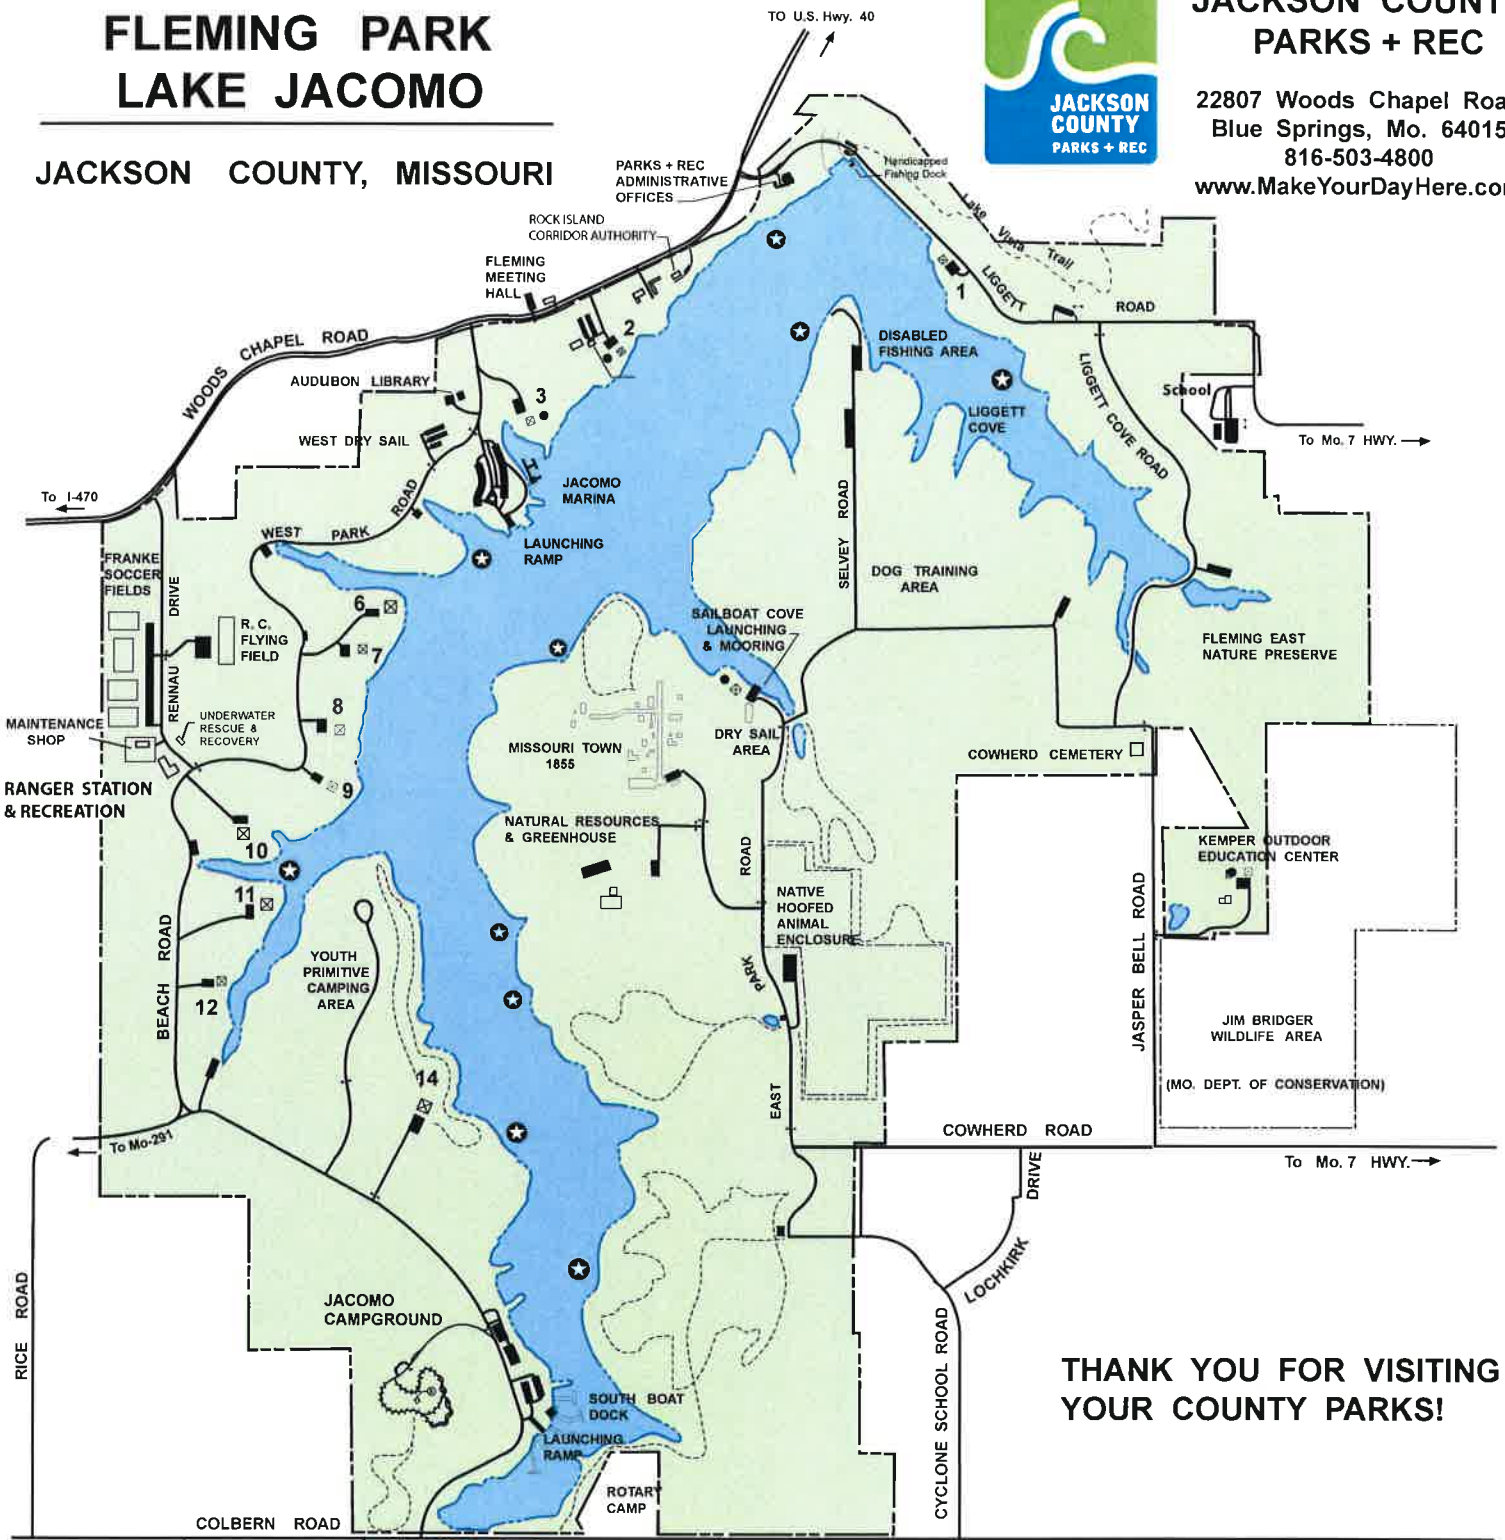

# FLEMING PARK LAKE JACOMO

JACKSON COUNTY, MISSOURI

**JACKSON COUNTY  
PARKS + REC**

22807 Woods Chapel Road  
Blue Springs, Mo. 64015  
816-503-4800

[www.MakeYourDayHere.com](http://www.MakeYourDayHere.com)

**THANK YOU FOR VISITING  
YOUR COUNTY PARKS!**

RESTROOM	●	<p>NORTH</p> <p>0 200 400 600 800 1000 1200 1400 1600</p>
PARK BOUNDARY	---	
SHELTERS	⊠	
TRAILS	---	
CRAPPIE BEDS	★	