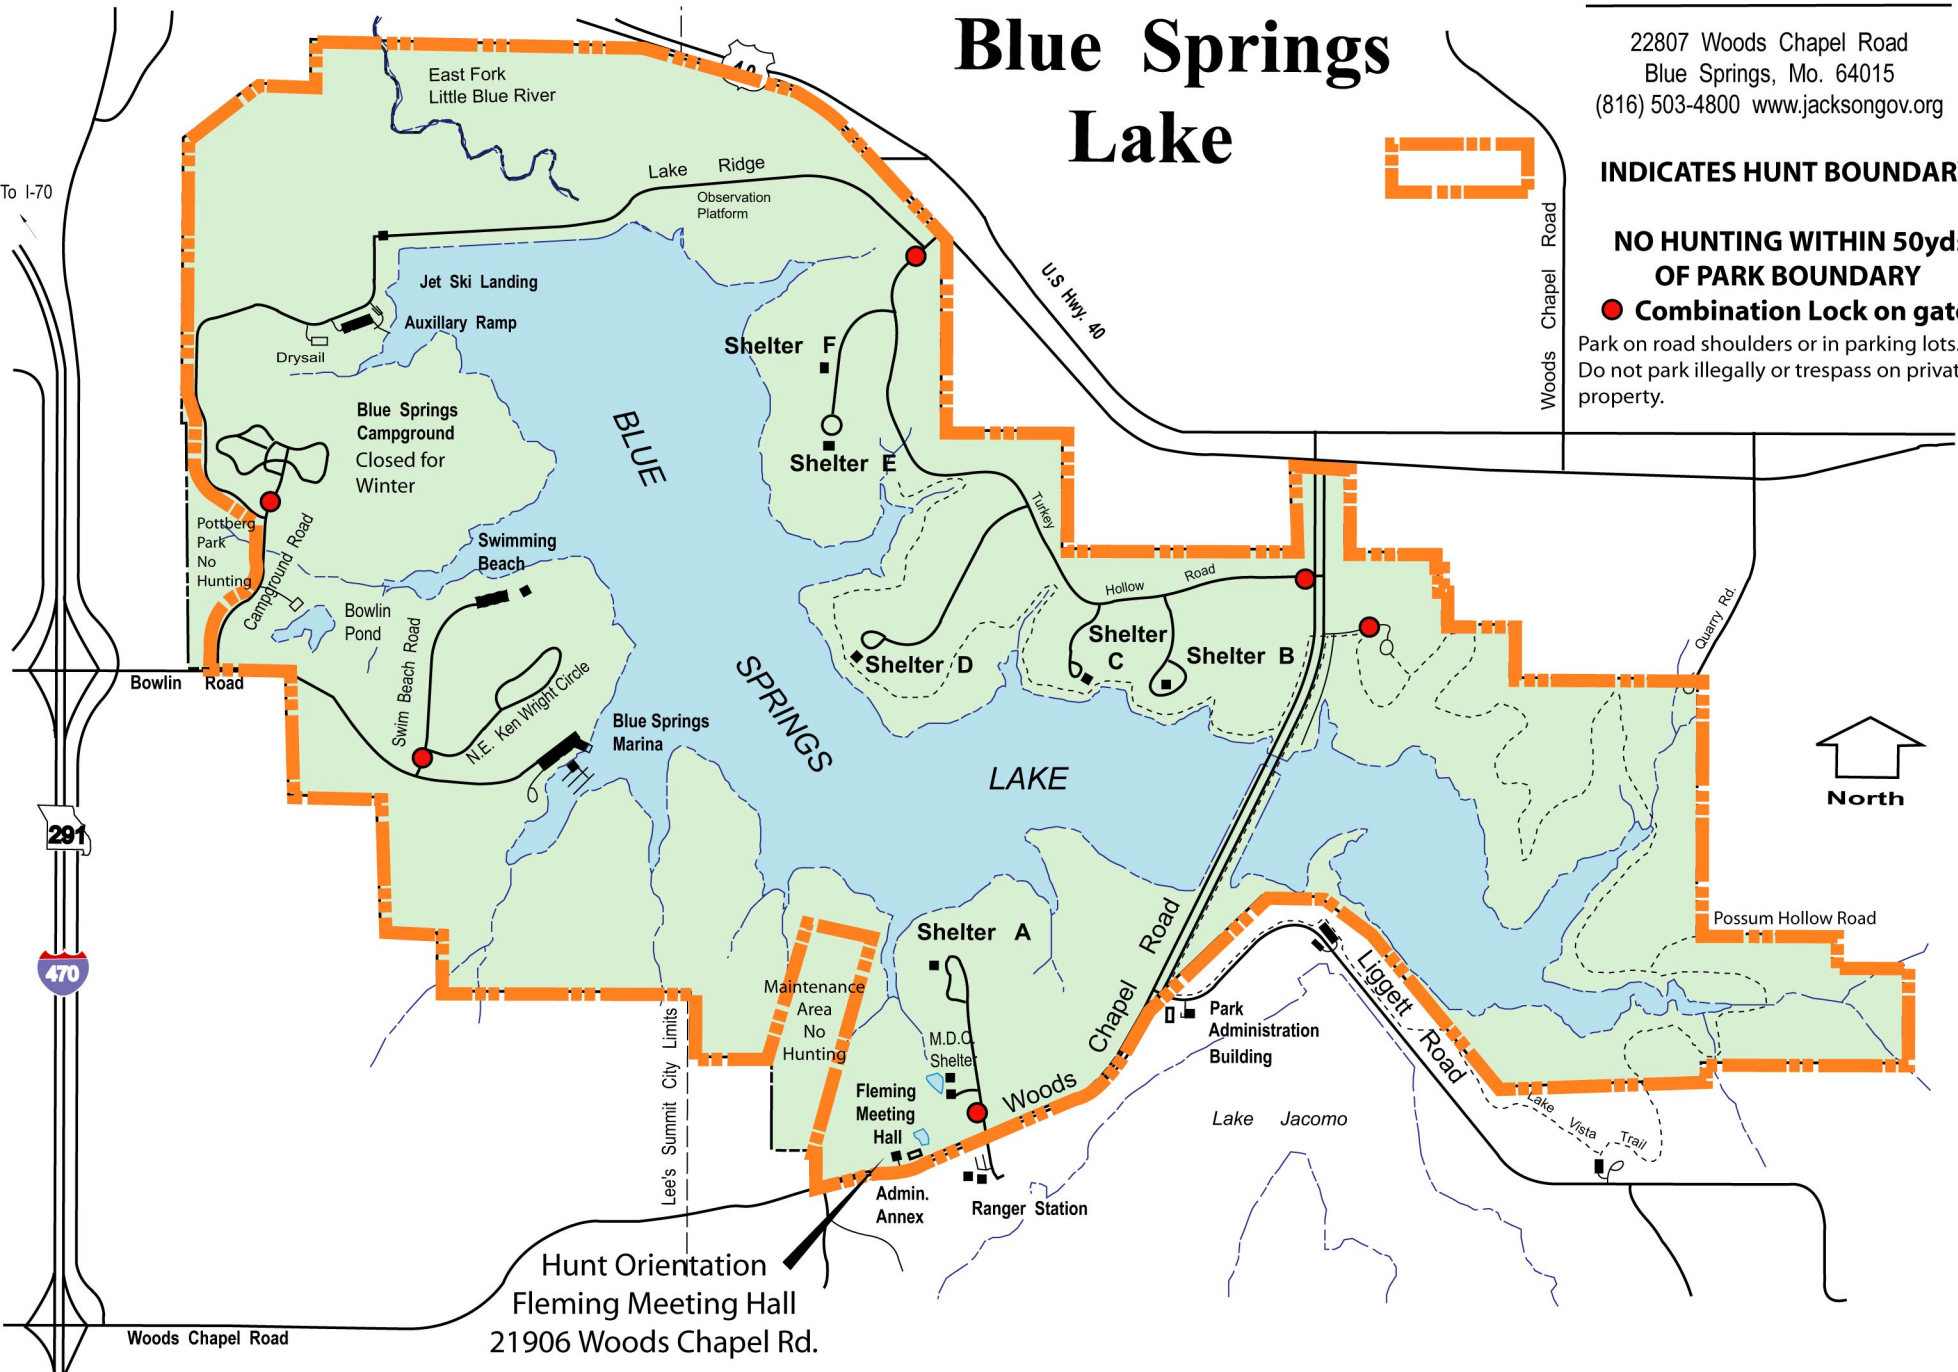

# Fleming Park Blue Springs Lake

JACKSON COUNTY  
PARKS + REC

22807 Woods Chapel Road  
Blue Springs, Mo. 64015  
(816) 503-4800 [www.jacksongov.org](http://www.jacksongov.org)

**INDICATES HUNT BOUNDARY**

**NO HUNTING WITHIN 50yds.  
OF PARK BOUNDARY**

**● Combination Lock on gate**  
Park on road shoulders or in parking lots.  
Do not park illegally or trespass on private property.

Hunt Orientation  
Fleming Meeting Hall  
21906 Woods Chapel Rd.

Woods Chapel Road

291

470

To I-70