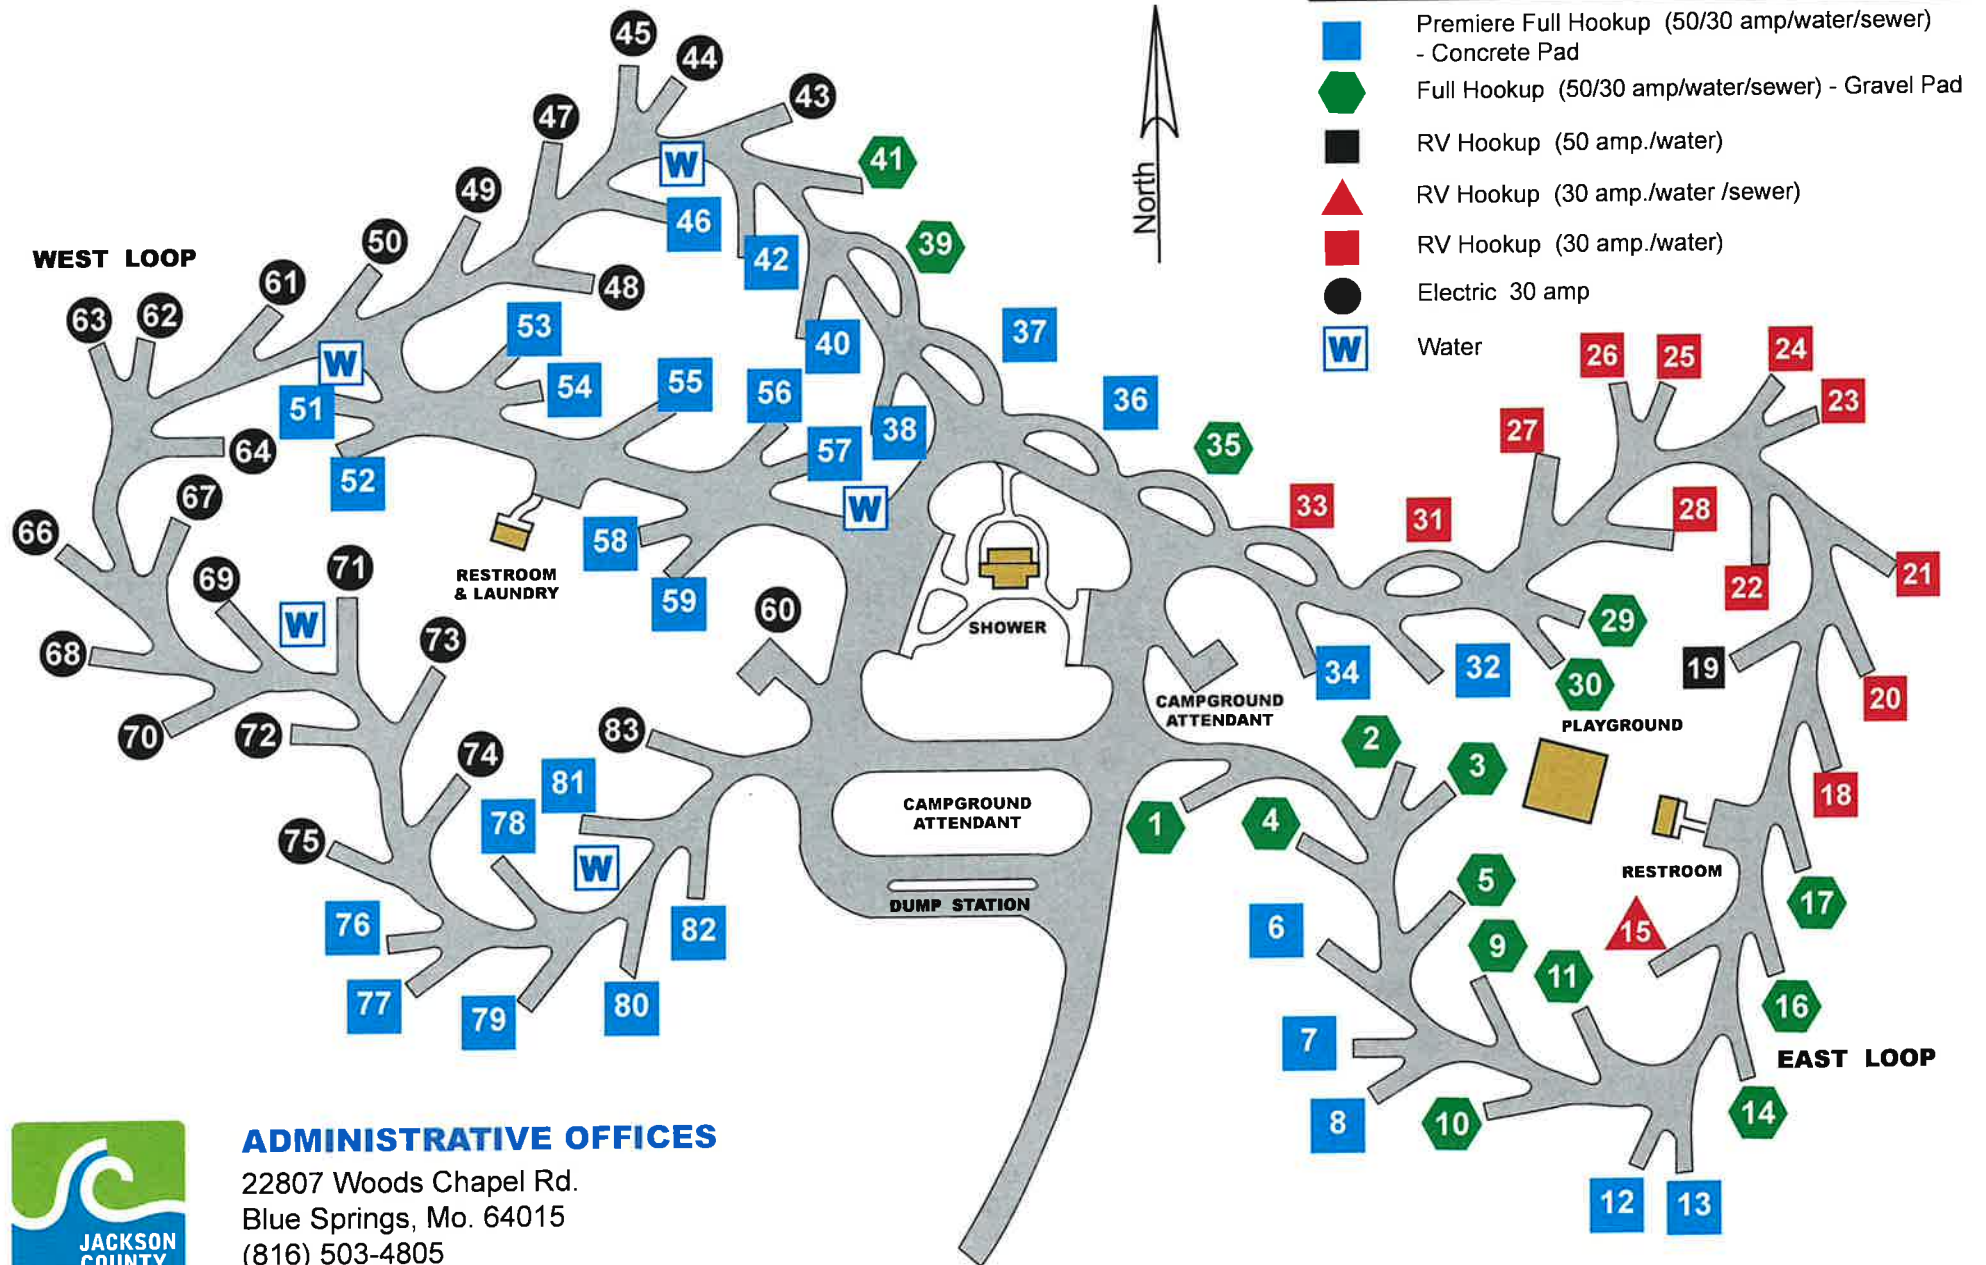

BLUE SPRINGS CAMPGROUND

Google Maps: 5400 NE Campground Road, Lee's Summit, Mo. 64064 (Map Quest may not recognize this address)

Directions from I-470/Exit 14: East on Bowlin Road to Campground Road, North to Campground

GPS Coordinates: Latitude: 39.010106 Longitude: -94.348393

Legend

- Premiere Full Hookup (50/30 amp/water/sewer) - Concrete Pad
- ⬡ Full Hookup (50/30 amp/water/sewer) - Gravel Pad
- RV Hookup (50 amp./water)
- ▲ RV Hookup (30 amp./water /sewer)
- RV Hookup (30 amp./water)
- Electric 30 amp
- W Water