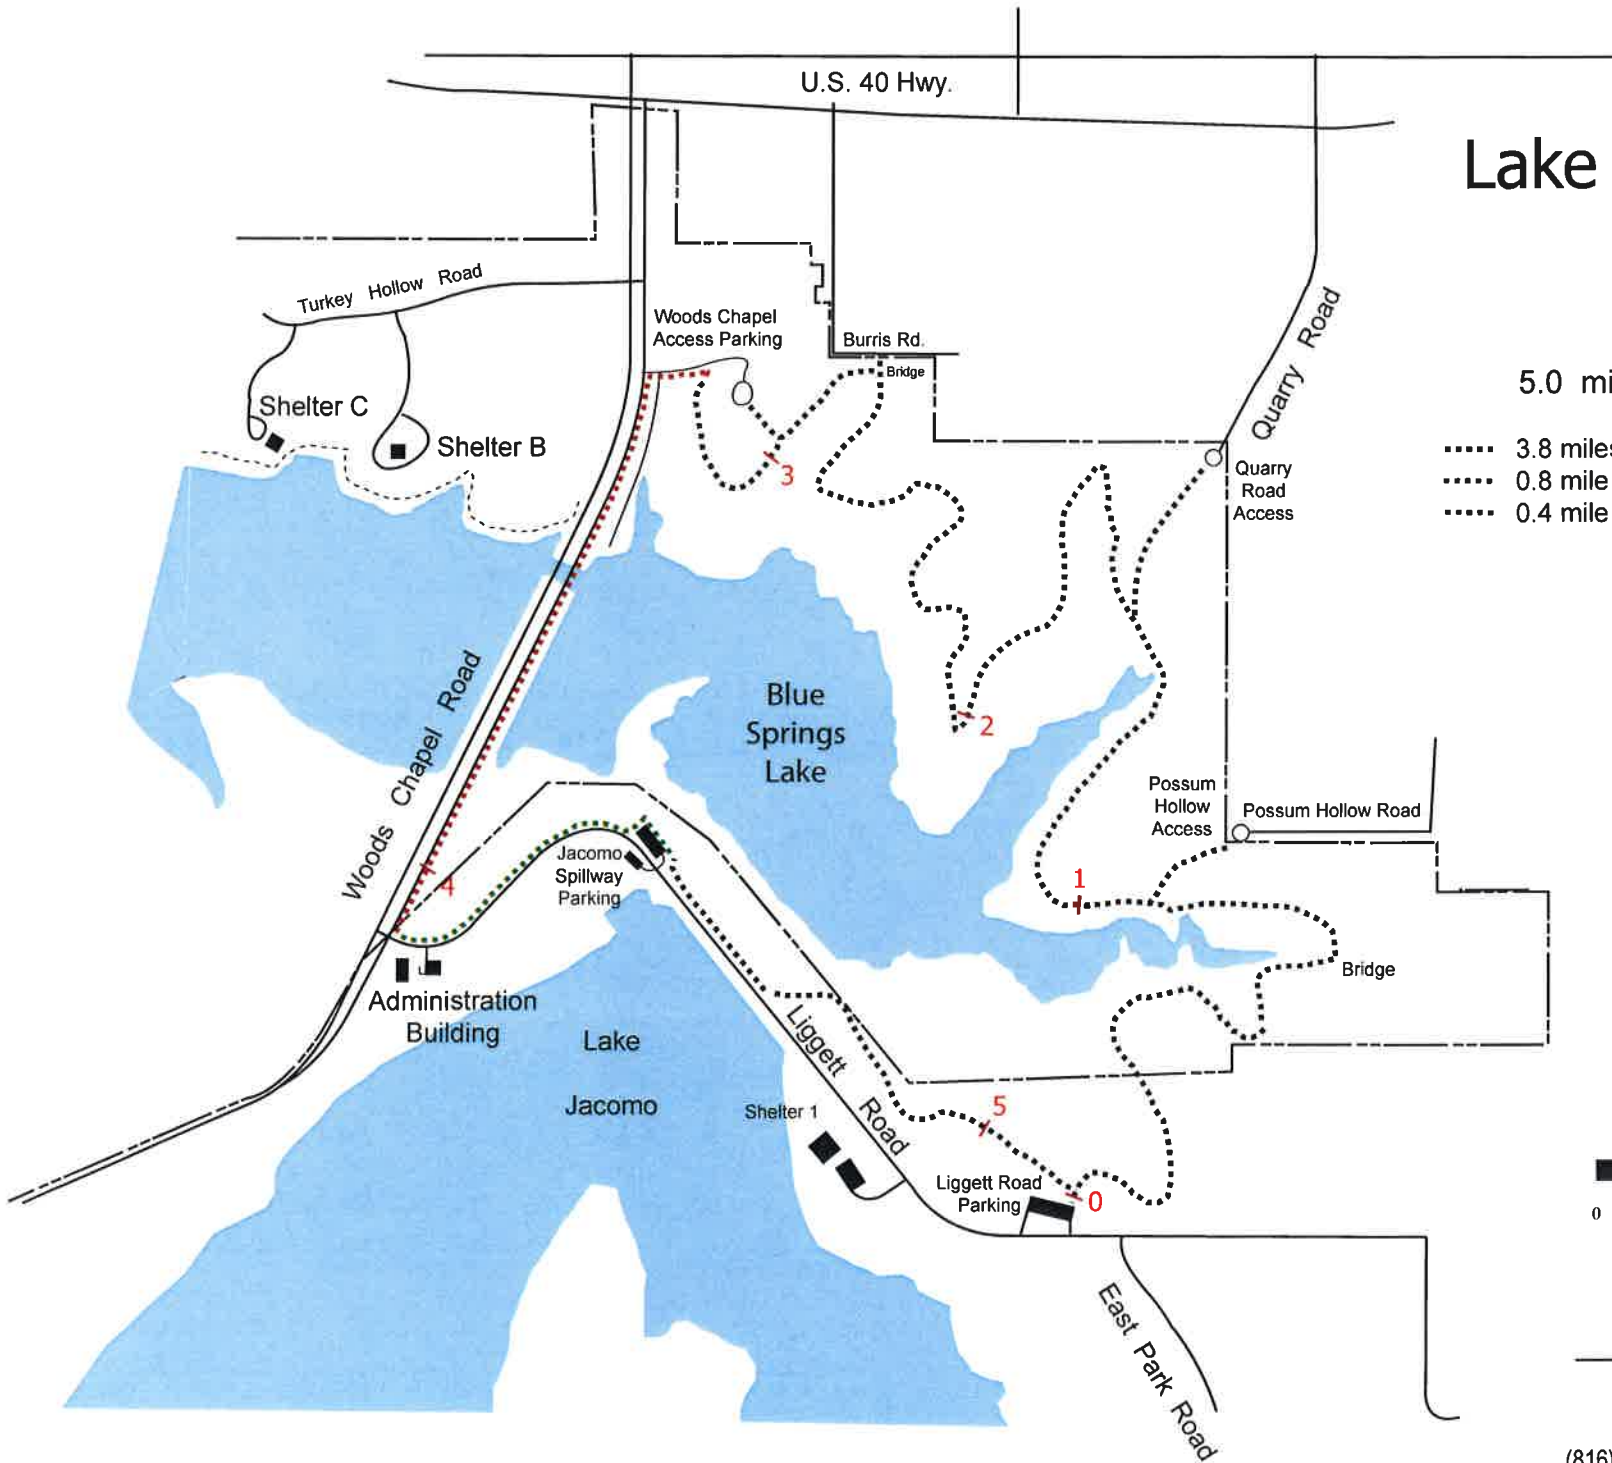

Lake Vista Trail

5.0 mile loop trail

- 3.8 miles aggregate surface
- 0.8 mile Woods Chapel Road shoulder
- 0.4 mile Liggett Road sidewalk

**JACKSON COUNTY
PARKS + REC**

22807 Woods Chapel Road
Blue Springs, Mo. 64015
(816) 503-4800 MakeYourDayHere.com