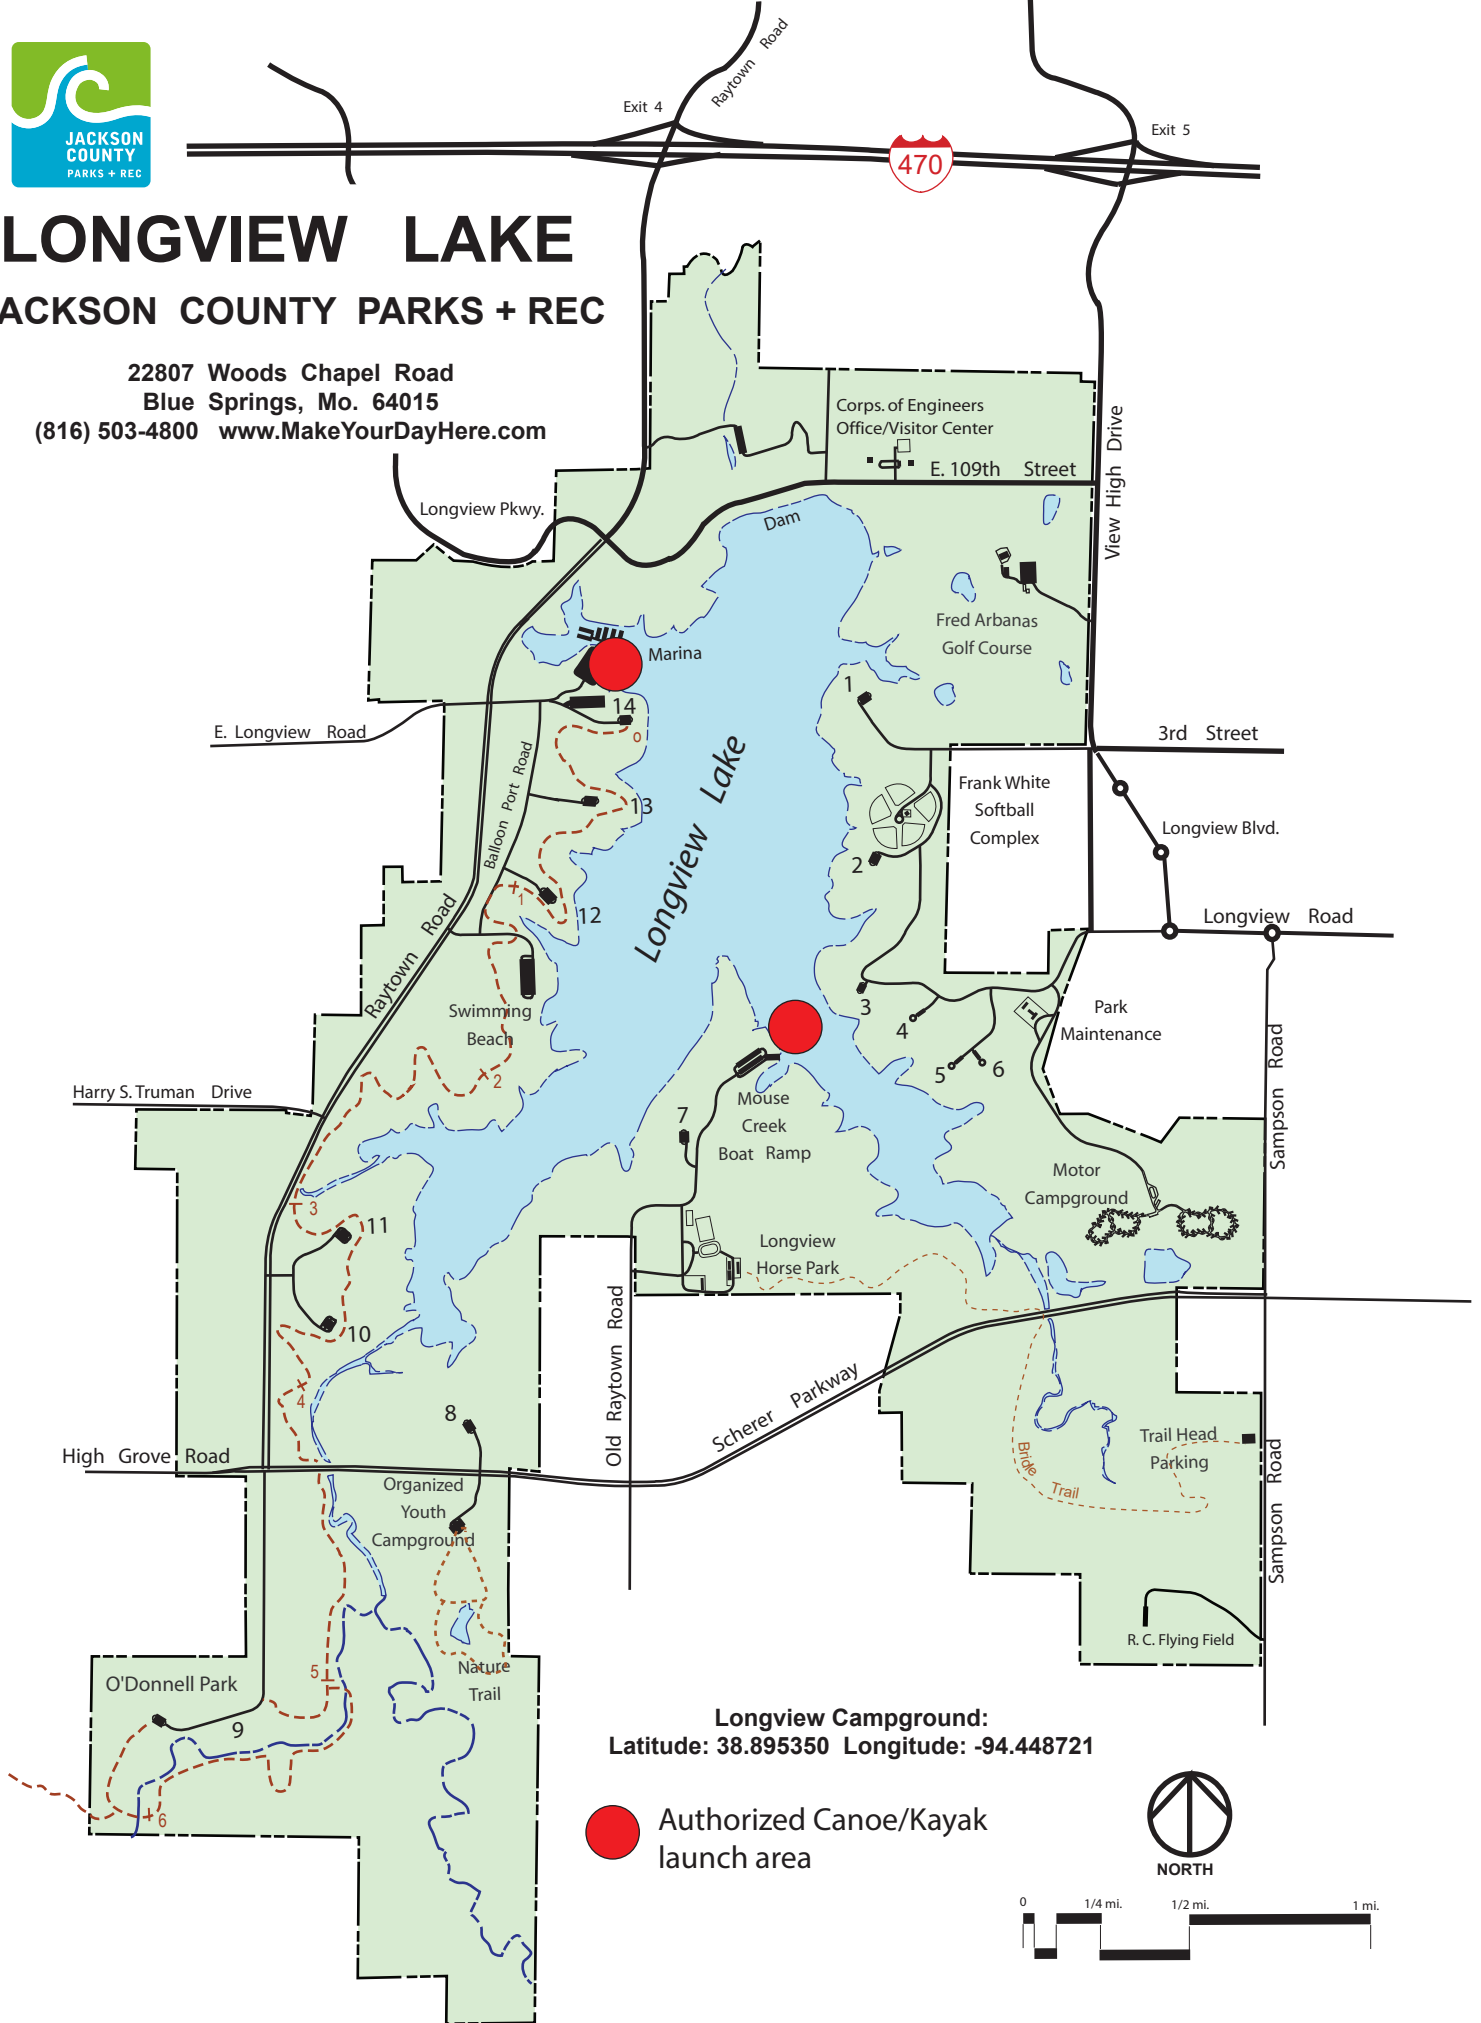

LONGVIEW LAKE

JACKSON COUNTY PARKS + REC

22807 Woods Chapel Road
Blue Springs, Mo. 64015
(816) 503-4800 www.MakeYourDayHere.com

Longview Campground:
Latitude: 38.895350 Longitude: -94.448721

 Authorized Canoe/Kayak launch area