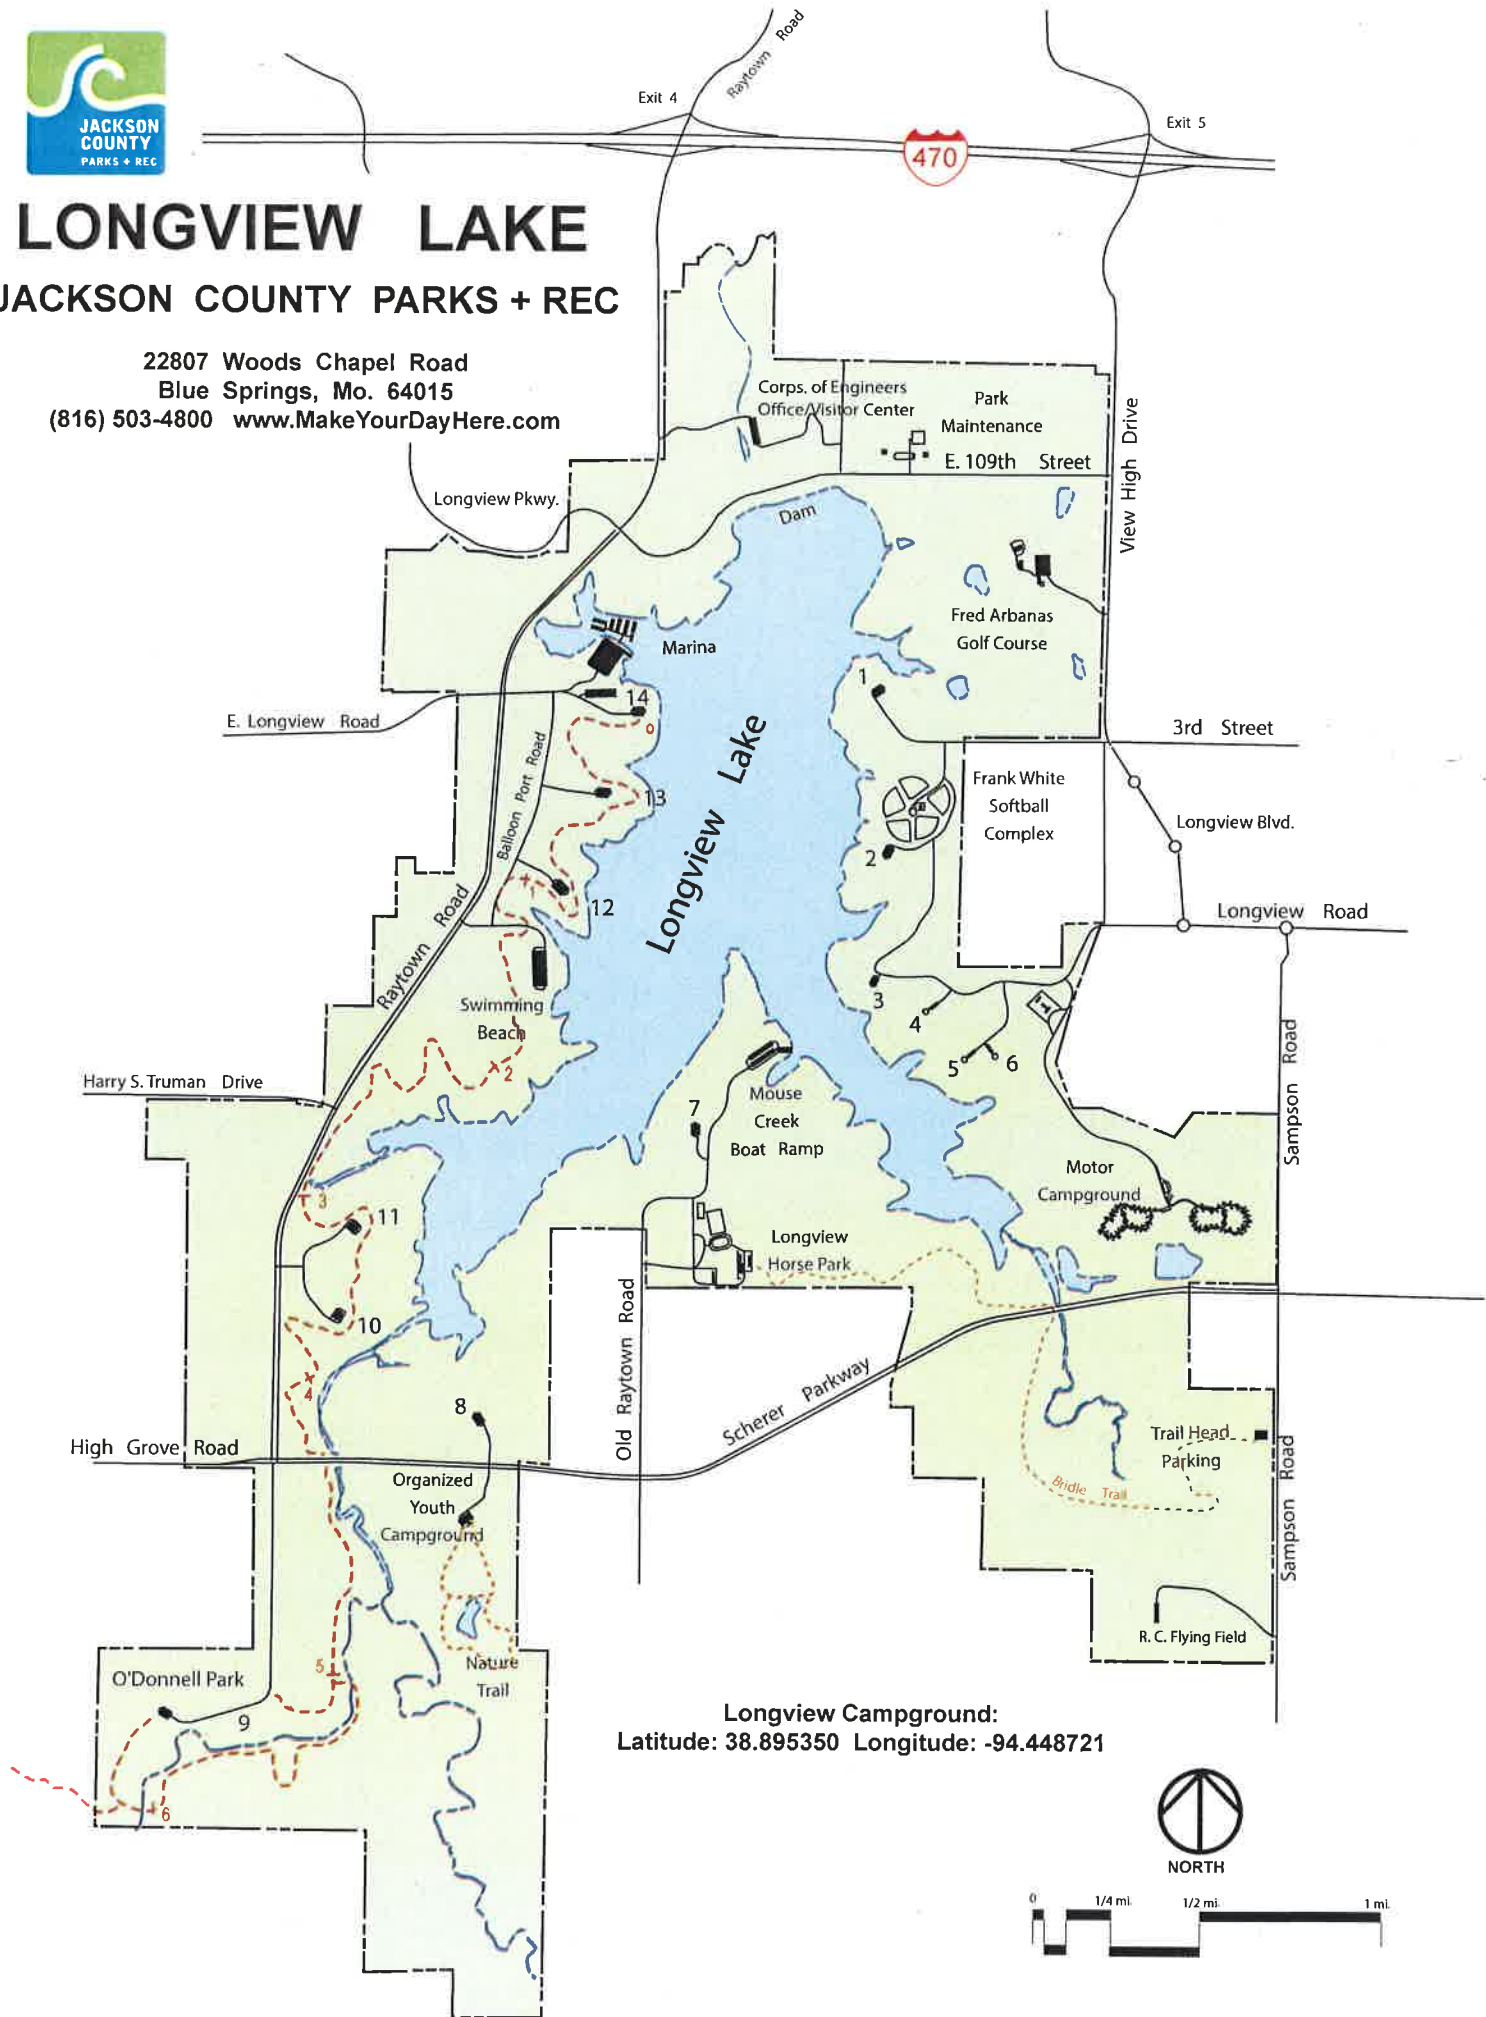

# LONGVIEW LAKE

## JACKSON COUNTY PARKS + REC

22807 Woods Chapel Road  
Blue Springs, Mo. 64015  
(816) 503-4800 [www.MakeYourDayHere.com](http://www.MakeYourDayHere.com)

Longview Campground:  
Latitude: 38.895350 Longitude: -94.448721