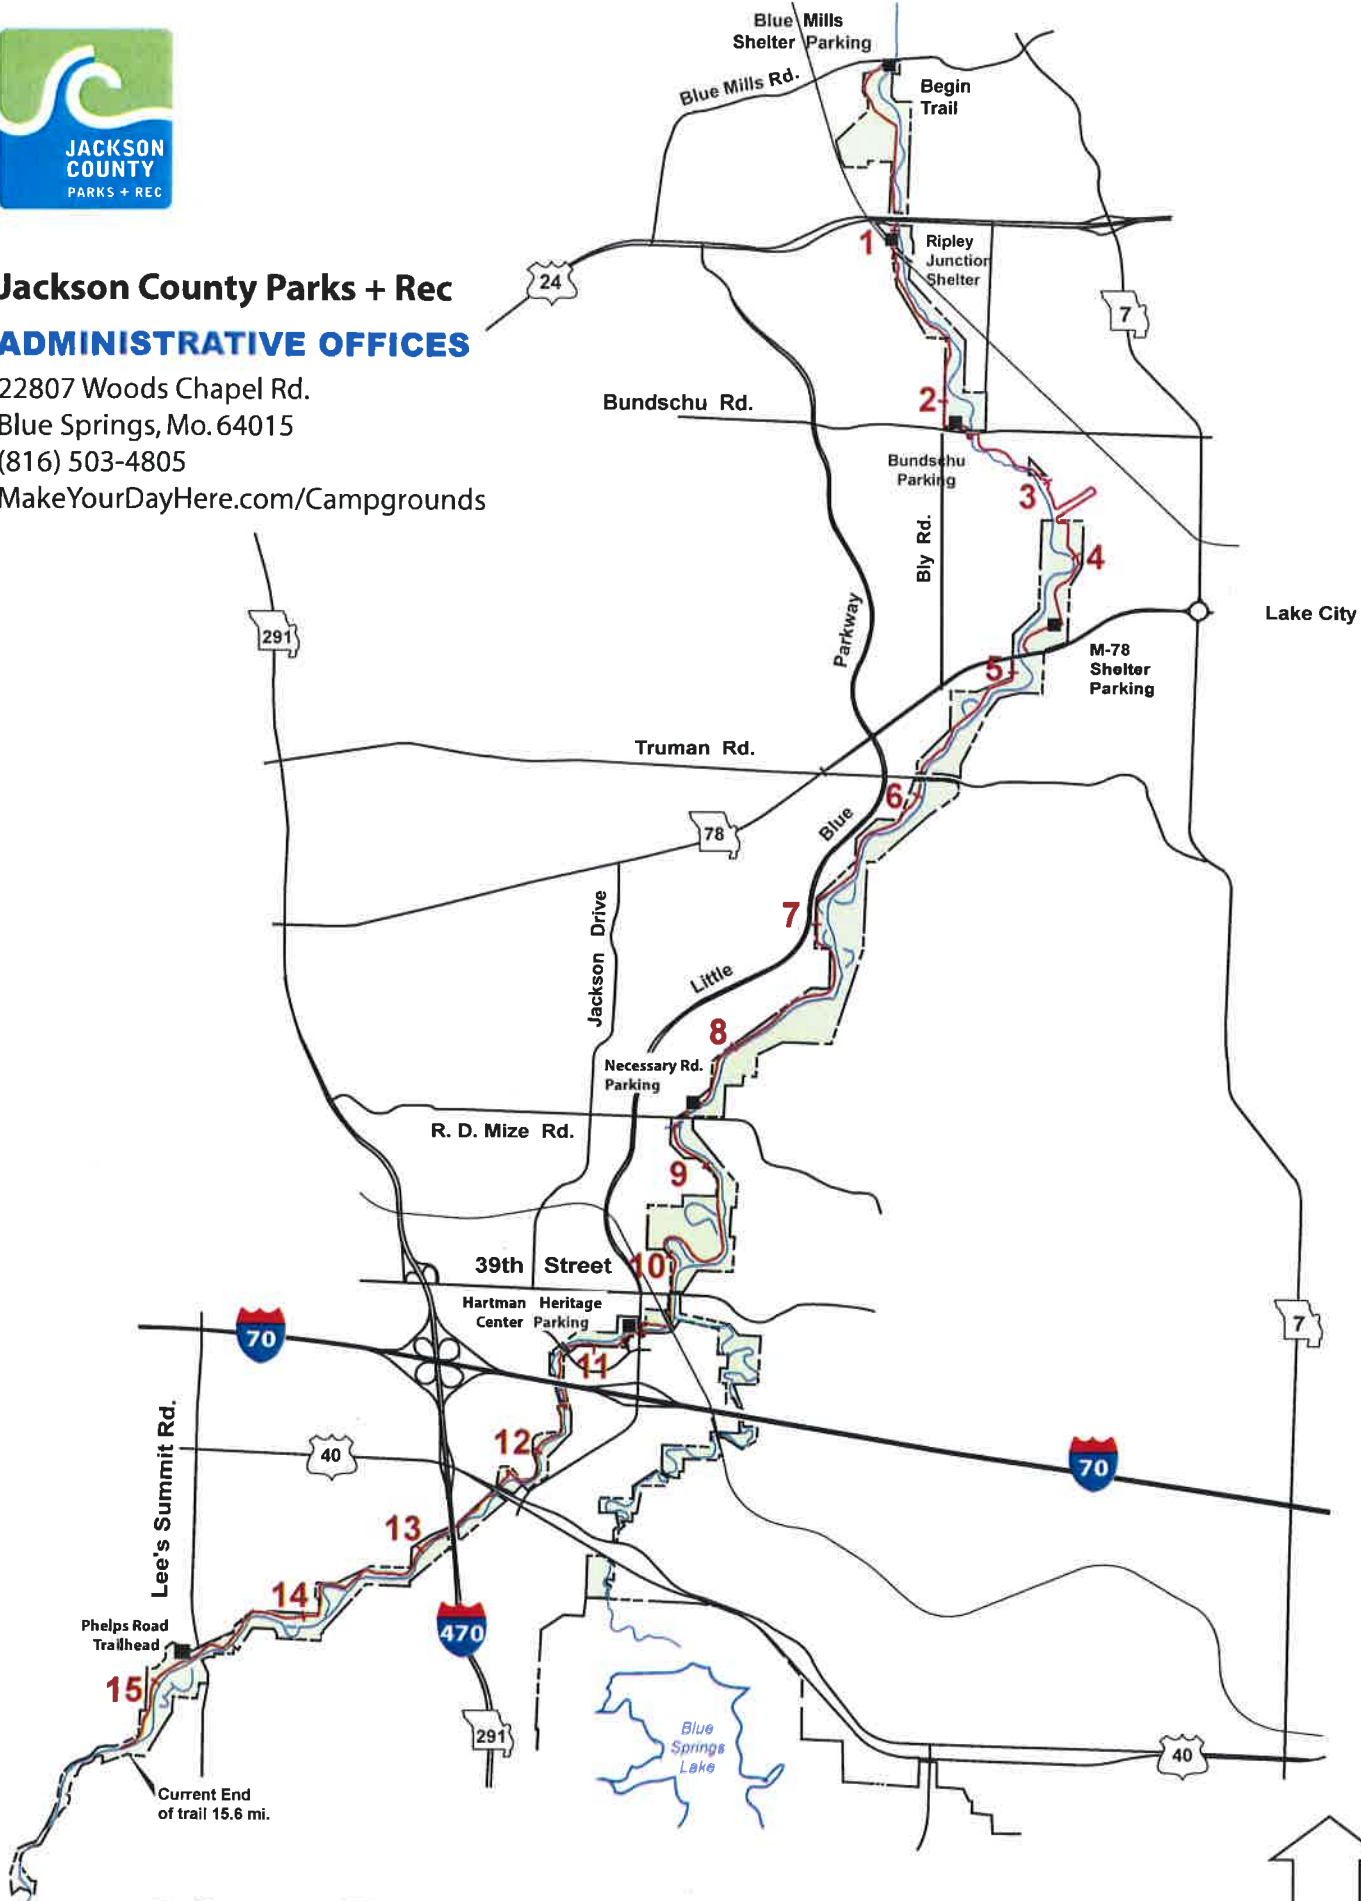

Jackson County Parks + Rec ADMINISTRATIVE OFFICES

22807 Woods Chapel Rd.
Blue Springs, Mo. 64015
(816) 503-4805
MakeYourDayHere.com/Campgrounds

LITTLE BLUE TRACE TRAIL