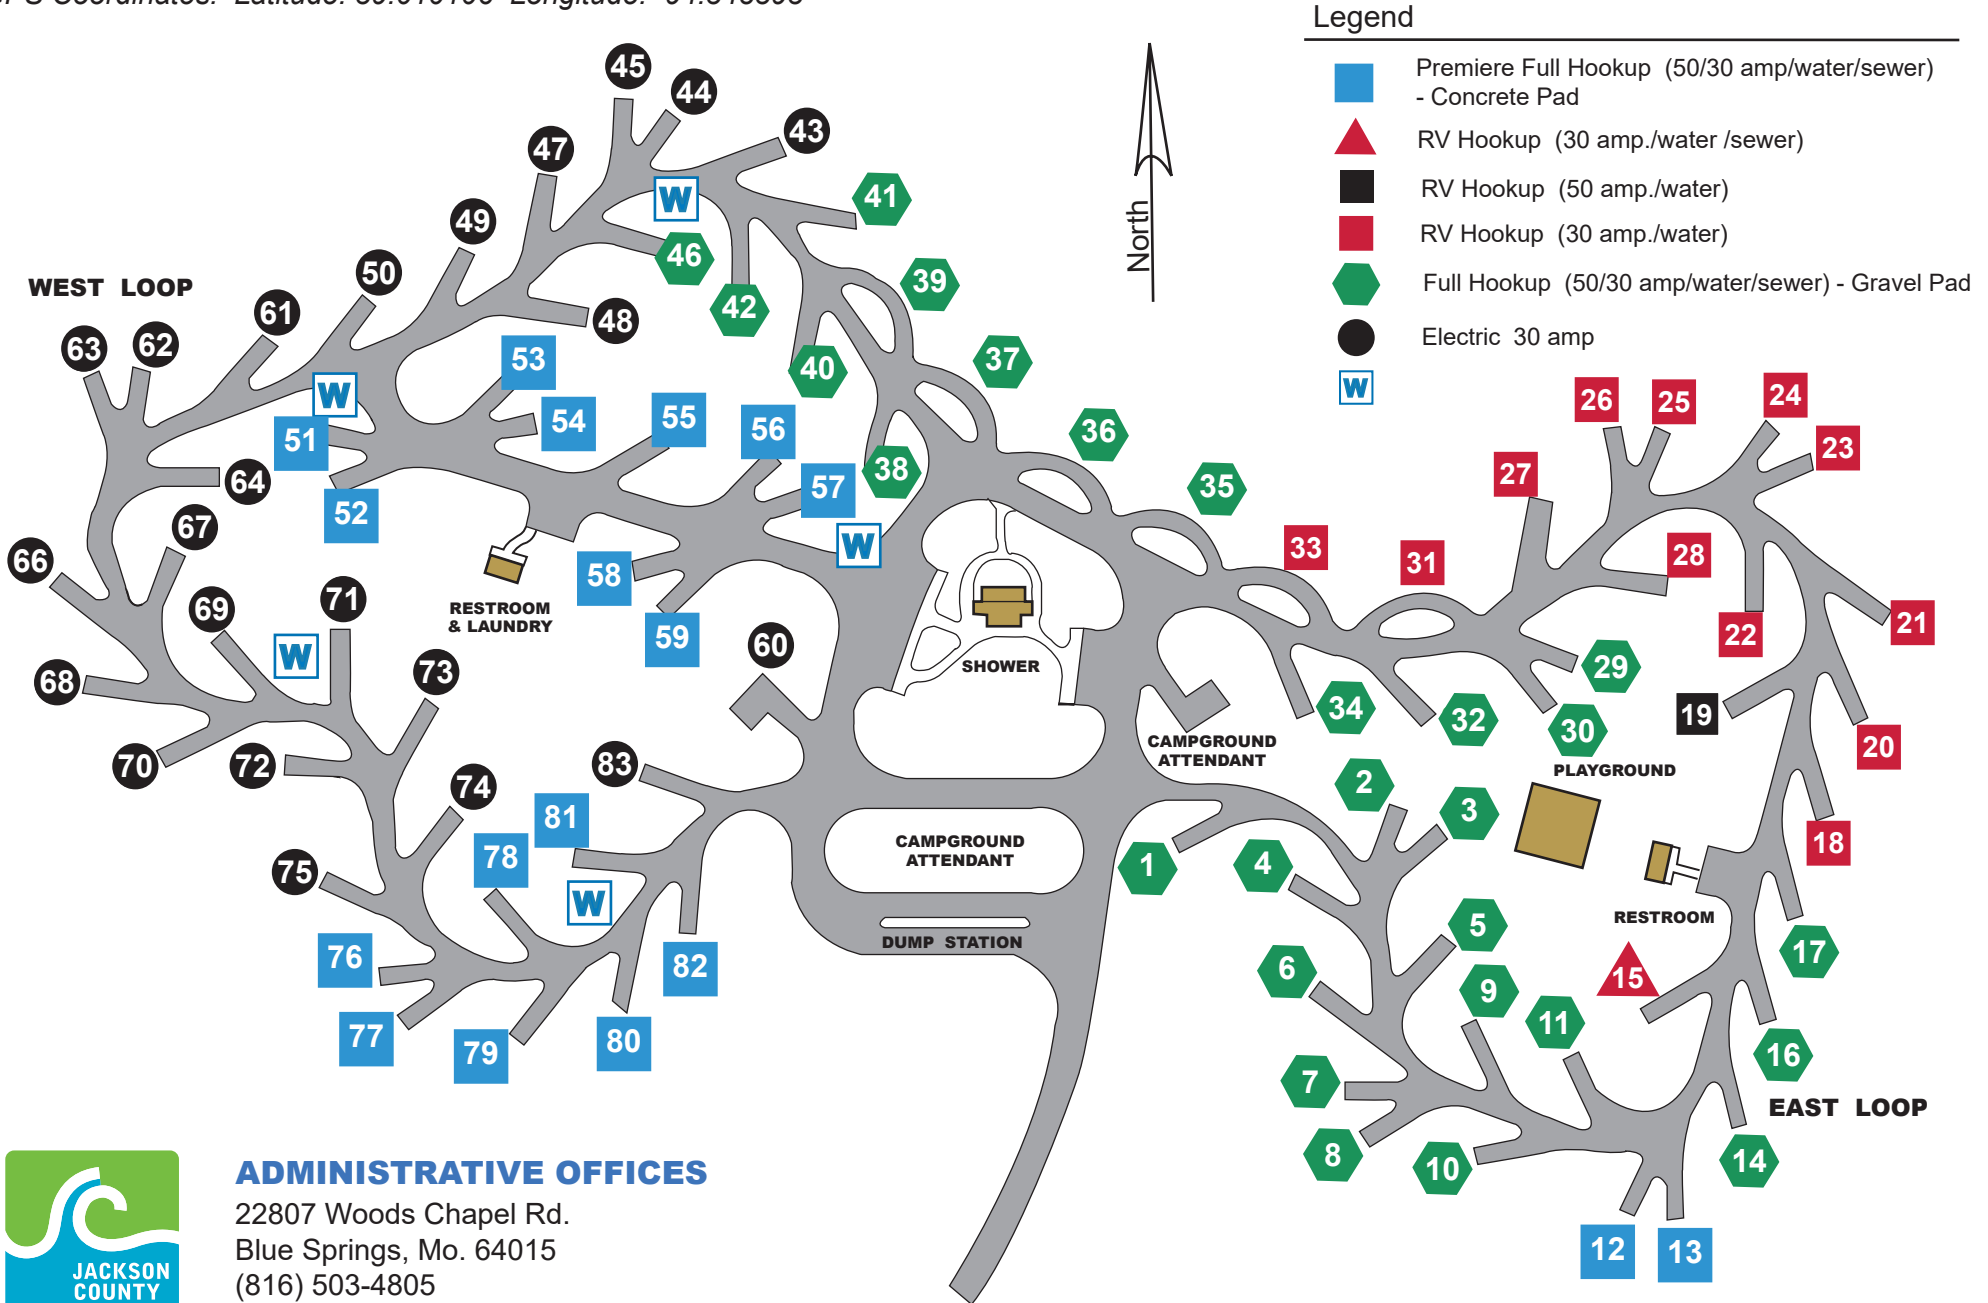

BLUE SPRINGS CAMPGROUND

Google Maps: 5400 NE Campground Road, Lee's Summit, Mo. 64064 (Map Quest may not recognize this address)

Directions from I-470/Exit 14: East on Bowlin Road to Campground Road, North to Campground

GPS Coordinates: Latitude: 39.010106 Longitude: -94.348393

ADMINISTRATIVE OFFICES

22807 Woods Chapel Rd.
Blue Springs, Mo. 64015
(816) 503-4805

MakeYourDayHere.com/Campgrounds

Non-Reservable: Campsite #1