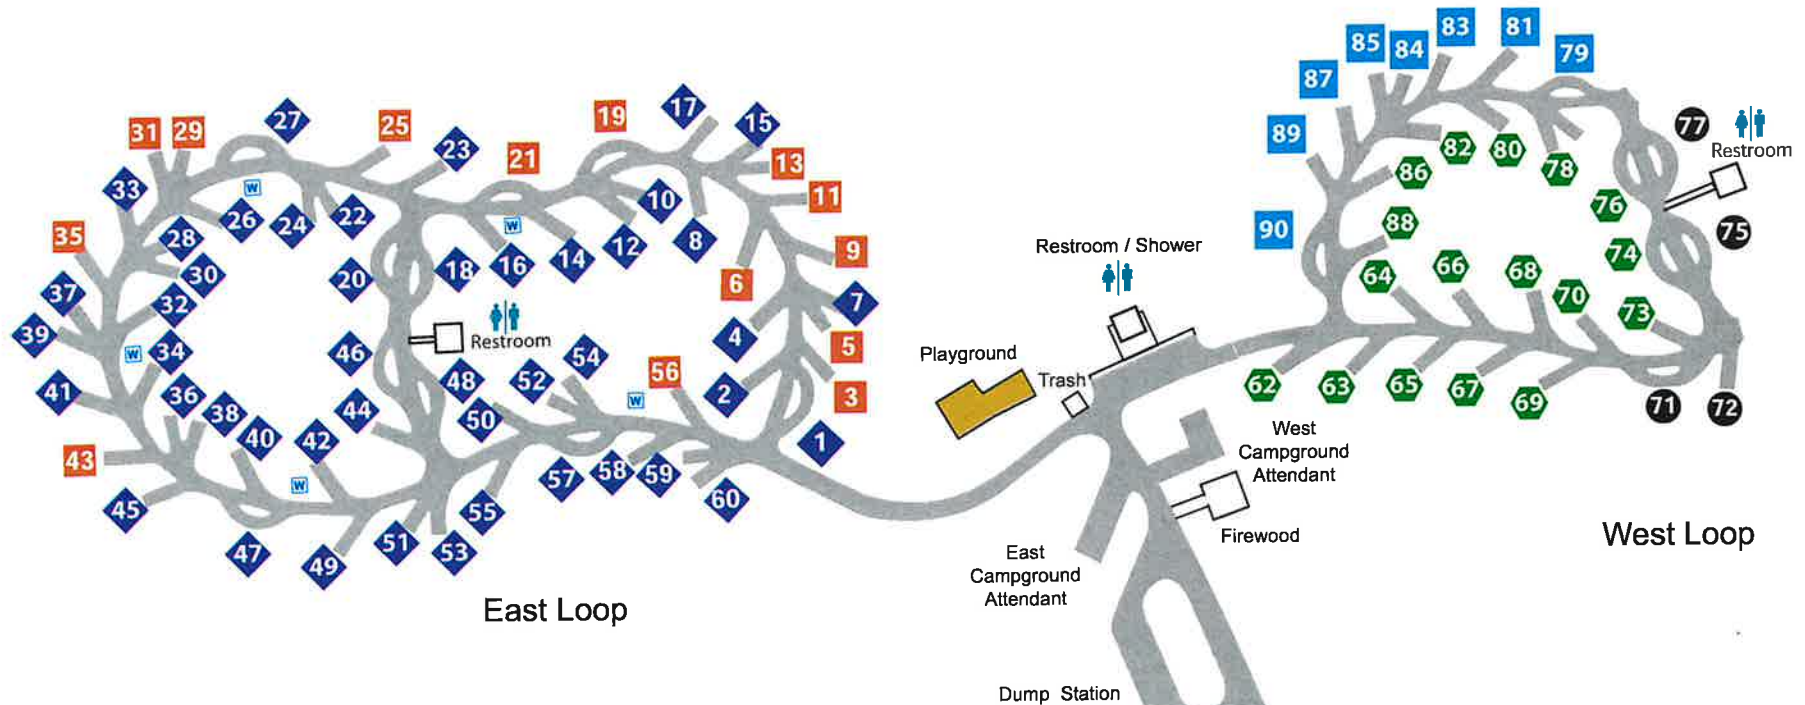

LONGVIEW LAKE CAMPGROUND

1499 SW County Park Road, Lee's Summit, Mo. 64081

Directions from I-470: Exit 5: South on View High Drive about 2 miles, Follow signs to Campground

GPS Coordinates: Latitude: 38.895350 Longitude: -94.448721

LEGEND

- Premiere Full Hookup - Concrete Pad (50/30 amp/water/sewer)
- Basic Site
- RV Hookup (50/30 amp./electric only)
- ⬡ Full Hookup (50/30 amp./water/sewer)
- ◆ (30 amp./electric only)
- W Water

Non-Reservable: 60, 62 & 99