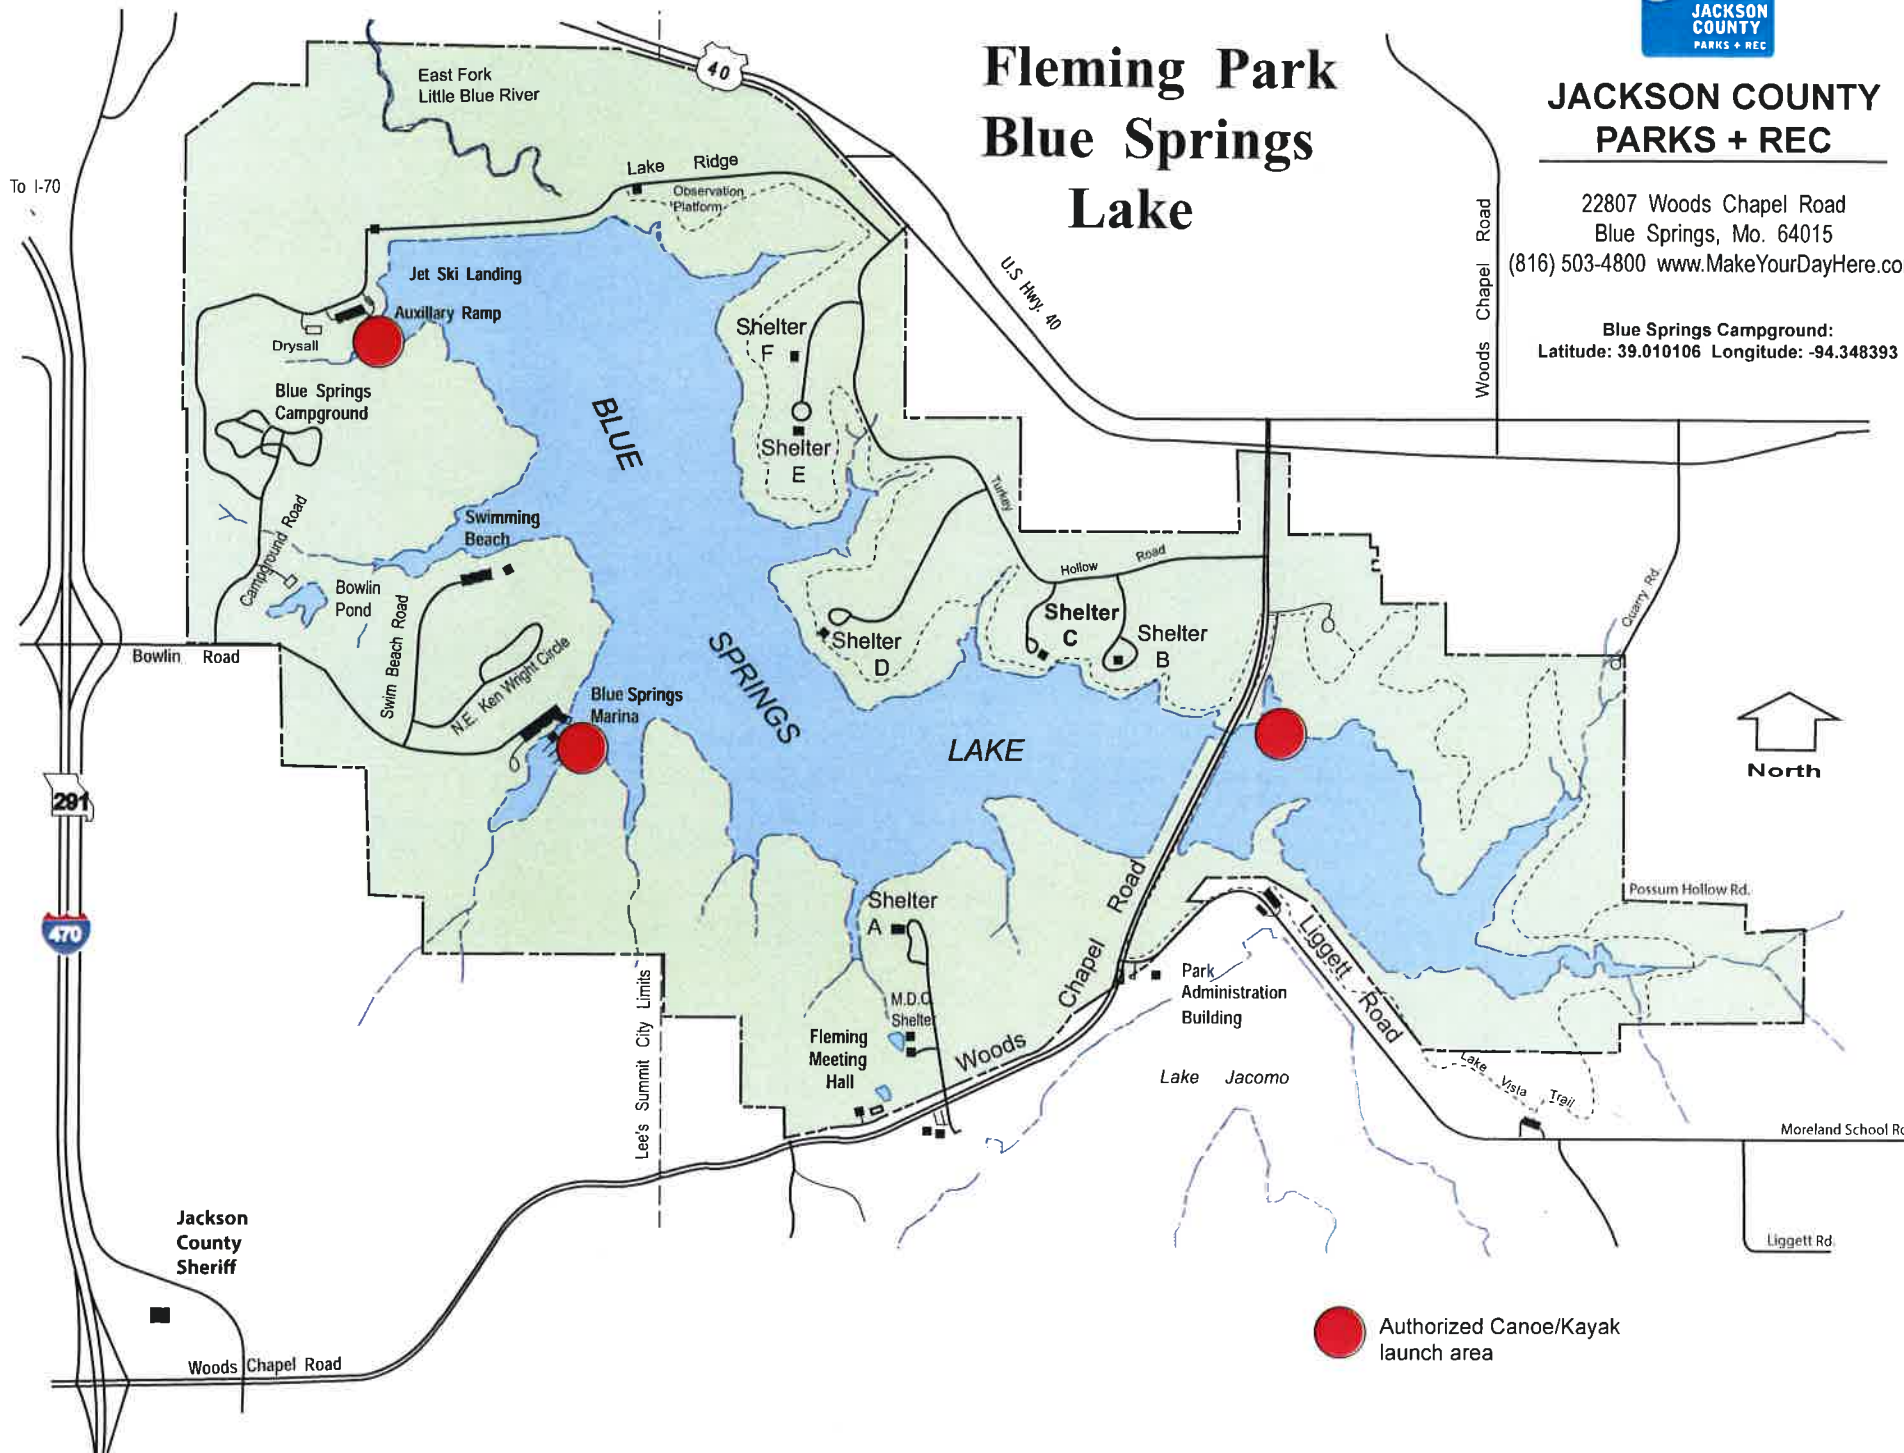

JACKSON COUNTY PARKS + REC

22807 Woods Chapel Road
Blue Springs, Mo. 64015
(816) 503-4800 www.MakeYourDayHere.com

Blue Springs Campground:
Latitude: 39.010106 Longitude: -94.348393

Fleming Park Blue Springs Lake

 Authorized Canoe/Kayak launch area