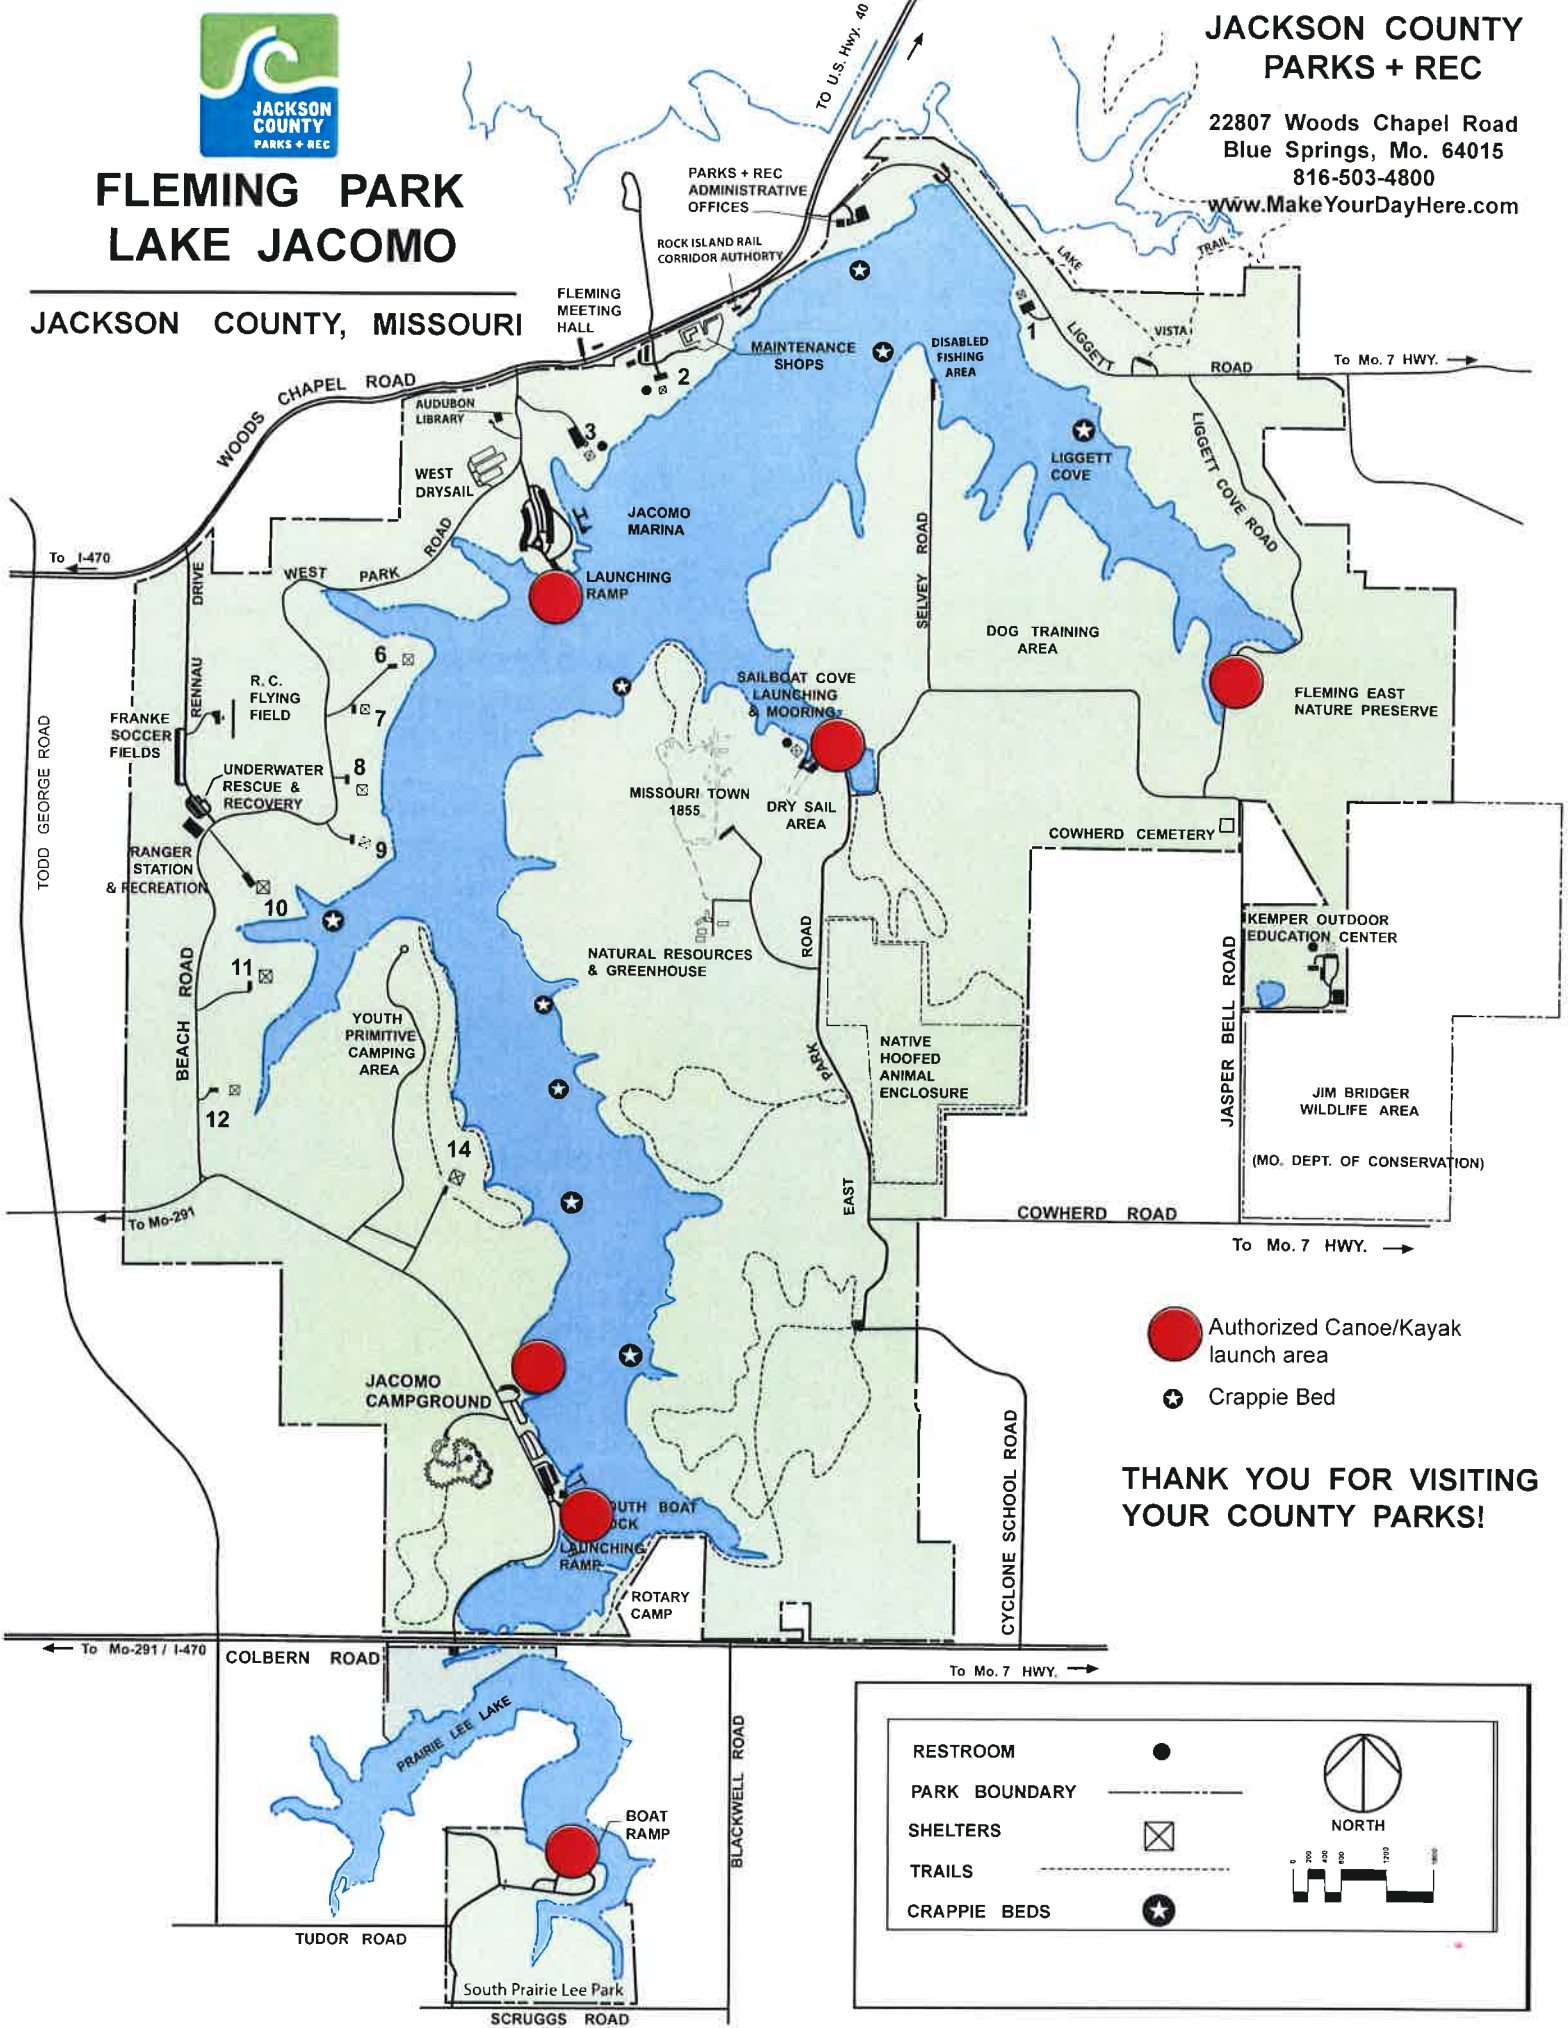

JACKSON COUNTY PARKS + REC

22807 Woods Chapel Road
Blue Springs, Mo. 64015
816-503-4800
www.MakeYourDayHere.com

FLEMING PARK LAKE JACOMO

JACKSON COUNTY, MISSOURI

THANK YOU FOR VISITING
YOUR COUNTY PARKS!